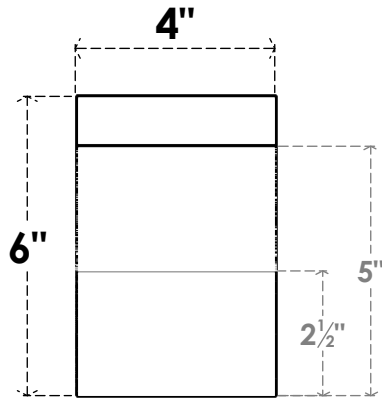

ITEM NUMBER: RFTURO040X06000X28000X006GAR00RCPR

4"W X 6"H X 28"L TIMBERTHANE ROUGH CEDAR GARNER FAUX WOOD OPEN RAFTER TAIL, 6"L END, PRIMED TAN

SIDE PROFILE

FRONT PROFILE

ISOMETRIC

GENERATED DATE : 03/02/2023