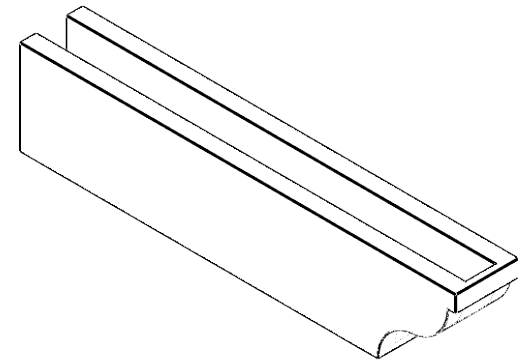

ITEM NUMBER: RFTURO040X06000X28000X006GAR00RCPR

4"W X 6"H X 28"L TIMBERTHANE ROUGH CEDAR GARNER FAUX WOOD OPEN RAFTER TAIL, 6"L END, PRIMED TAN

SIDE PROFILE

FRONT PROFILE

ISOMETRIC

GENERATED DATE : 03/02/2023

EKENA MILLWORK
2300 WEST MAIN ST.
CLARKSVILLE, TX 75426
TOLL FREE: 866-607-0453
WWW.EKENAMILLWORK.COM

NOTES

1. INSTALLATION TO BE COMPLETED IN ACCORDANCE WITH MANUFACTURER'S SPECIFICATIONS.
2. DRAWING MAY NOT BE TO SCALE
3. THIS DRAWING IS INTENDED FOR DESIGN AND PLANNING PURPOSES ONLY.
4. ALL INFORMATION CONTAINED HEREIN WAS CURRENT AT THE TIME OF DEVELOPMENT BUT MUST BE REVIEWED AND APPROVED BY THE PRODUCT MANUFACTURER TO BE CONSIDERED ACCURATE.
5. TIMBERTHANE ARCHITECTURAL PRODUCTS ARE MADE FROM HIGH DENSITY URETHANE AND COME FACTORY PRIMED