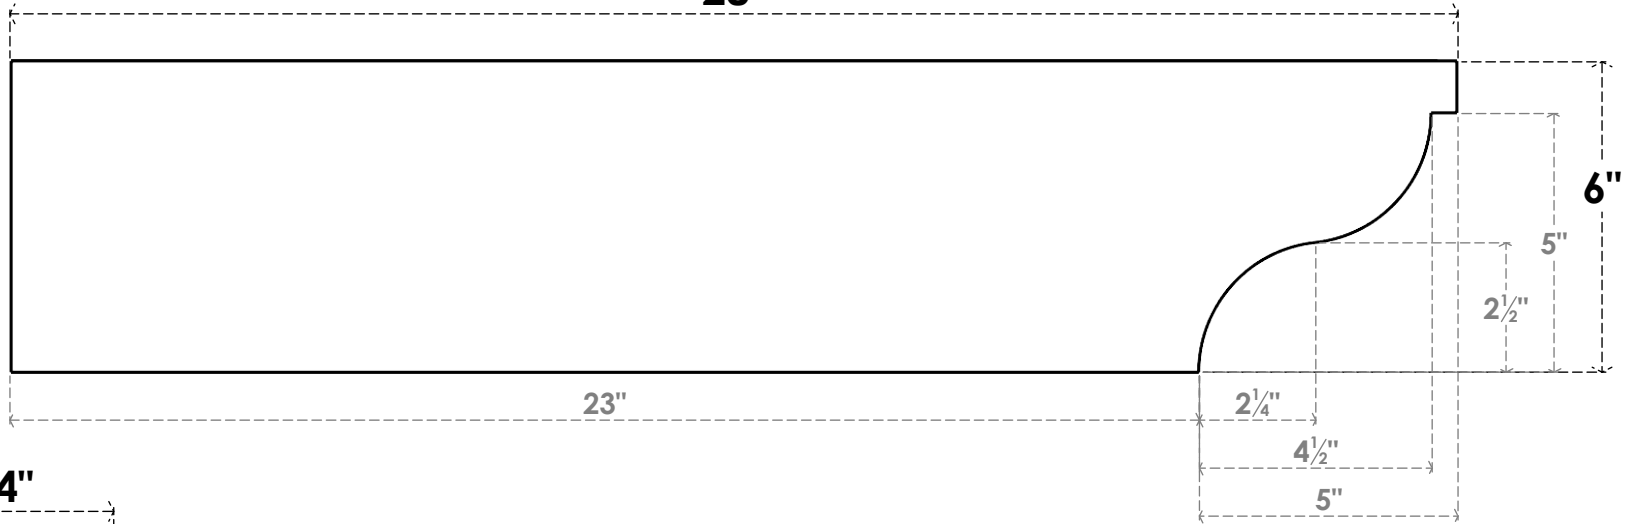

ITEM NUMBER: RFTURO040X06000X28000X006GAR00RCPR

4"W X 6"H X 28"L TIMBERTHANE ROUGH CEDAR GARNER FAUX WOOD OPEN RAFTER TAIL, 6"L END, PRIMED TAN

SIDE PROFILE

FRONT PROFILE

ISOMETRIC

GENERATED DATE : 03/02/2023